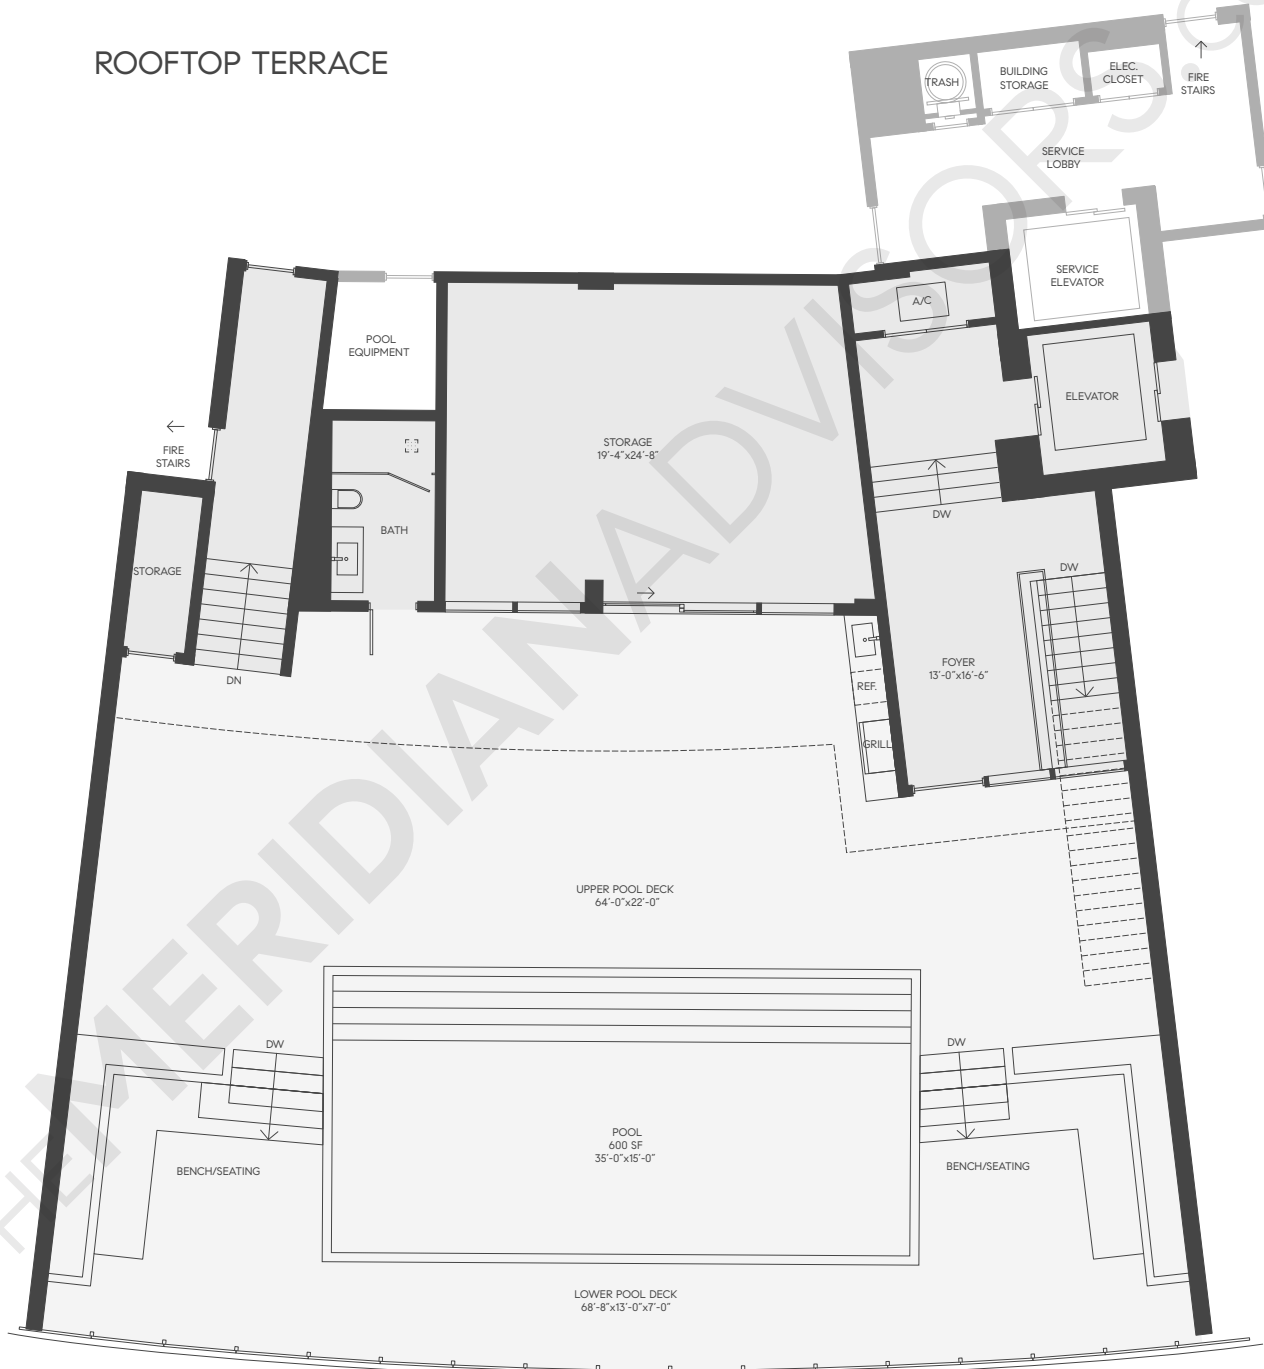

Vita at Grove Isle

5 Grove Isle Drive
Coconut Grove - Miami

TheMeridianAdvisors.com
305.537.6795

Closing Homes, Opening Doors

Floor Plan MARE PH3 Residences M - PH3

4 Bedrooms	Area	Sq. Ft.	Sq. M.
5 Bathrooms	Int.	4,029	374.31
1 Powder Room	Ext.	1,090	101.26
	Total	5,119	475.57

All dimensions are approximate and all floor plans and development plans are subject to change without notice.

Vita at Grove Isle

5 Grove Isle Drive
Coconut Grove - Miami

TheMeridianAdvisors.com
305.537.6795

Closing Homes, Opening Doors

Floor Plan MARE PH3 Residences M - PH3

	Area	Sq. Ft.	Sq. M.
4 Bedrooms			
5 Bathrooms	Int.	1,022	94.95
1 Powder Room	Ext.	3,089	286.98
	Total	4,111	381.92

ROOFTOP TERRACE

All dimensions are approximate and all floor plans and development plans are subject to change without notice.