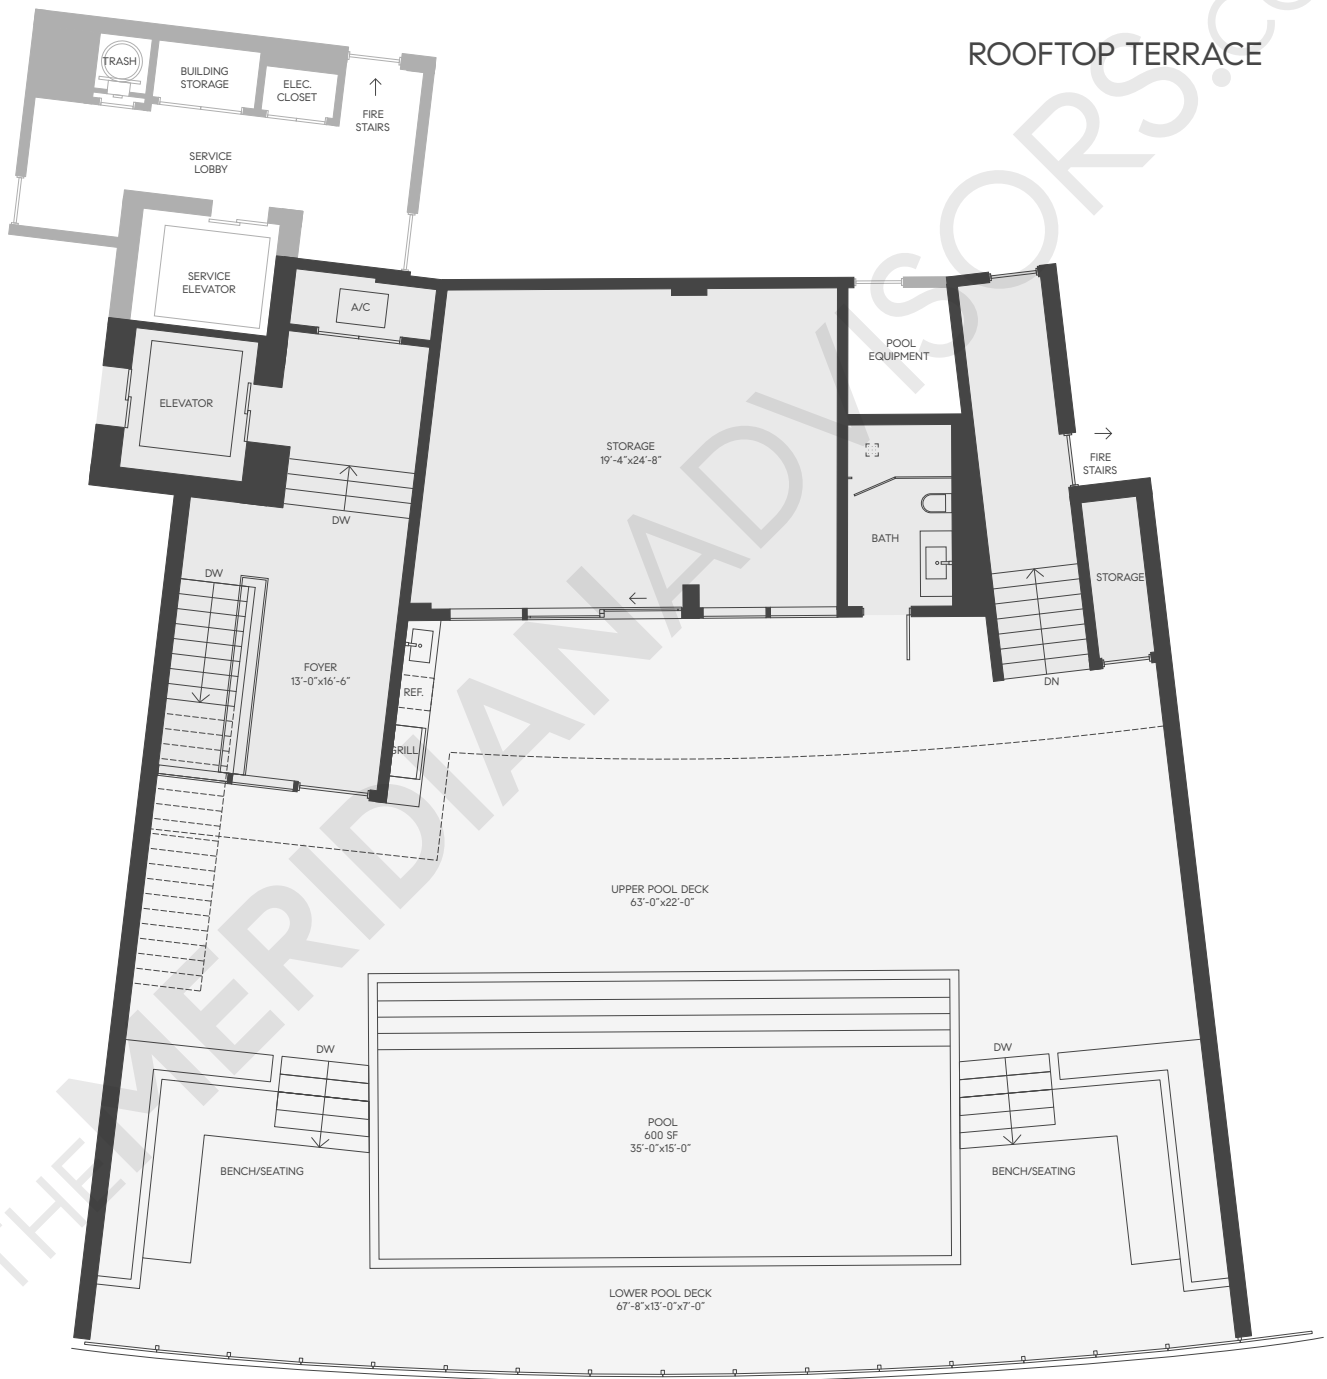

Vita at Grove Isle

5 Grove Isle Drive
Coconut Grove - Miami

TheMeridianAdvisors.com
305.537.6795

Closing Homes, Opening Doors

Floor Plan MARE PH4 Residences M - PH4

4 Bedrooms	Area	Sq. Ft.	Sq. M.
5 Bathrooms	Int.	4,029	374.31
1 Powder Room	Ext.	1,090	101.26
	Total	5,119	475.57

LEVEL 1

All dimensions are approximate and all floor plans and development plans are subject to change without notice.

Vita at Grove Isle

5 Grove Isle Drive
Coconut Grove - Miami

TheMeridianAdvisors.com
305.537.6795

Closing Homes, Opening Doors

Floor Plan MARE PH4 Residences M - PH4

4 Bedrooms	Area	Sq. Ft.	Sq. M.
5 Bathrooms	Int.	1,022	94.95
1 Powder Room	Ext.	3,089	286.98
	Total	4,111	381.92

ROOFTOP TERRACE

All dimensions are approximate and all floor plans and development plans are subject to change without notice.