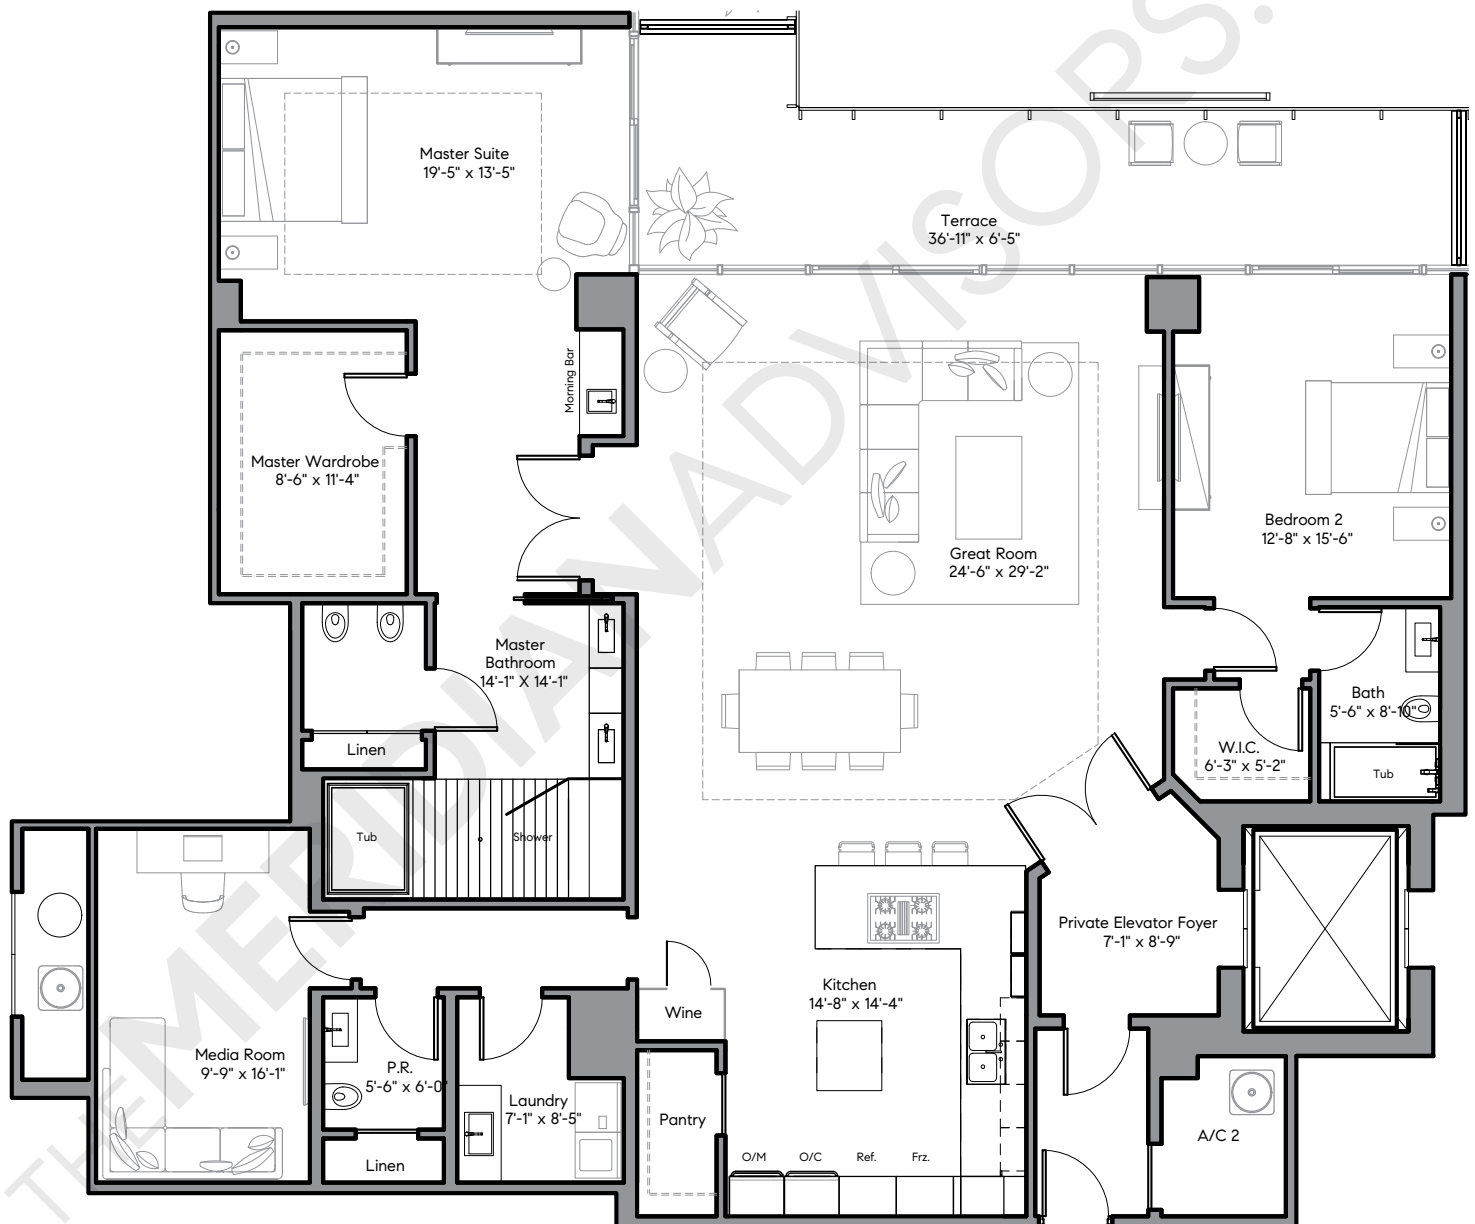

# Ritz Carlton Residences Miami Beach

4701 N Meridian Avenue  
Mid-Beach, Miami Beach

TheMeridianAdvisors.com  
305.537.6795

Closing Homes, Opening Doors

## Floor Plan C2

Residences 213, 313, 413

	Area	Sq. Ft.	Sq. M.
2 Bedrooms			
2.5 Bathrooms	Int.	2,627	244
1 Media Room	Ext.	237	22
	Total	2,861	265

All dimensions are approximate and all floor plans and development plans are subject to change without notice.