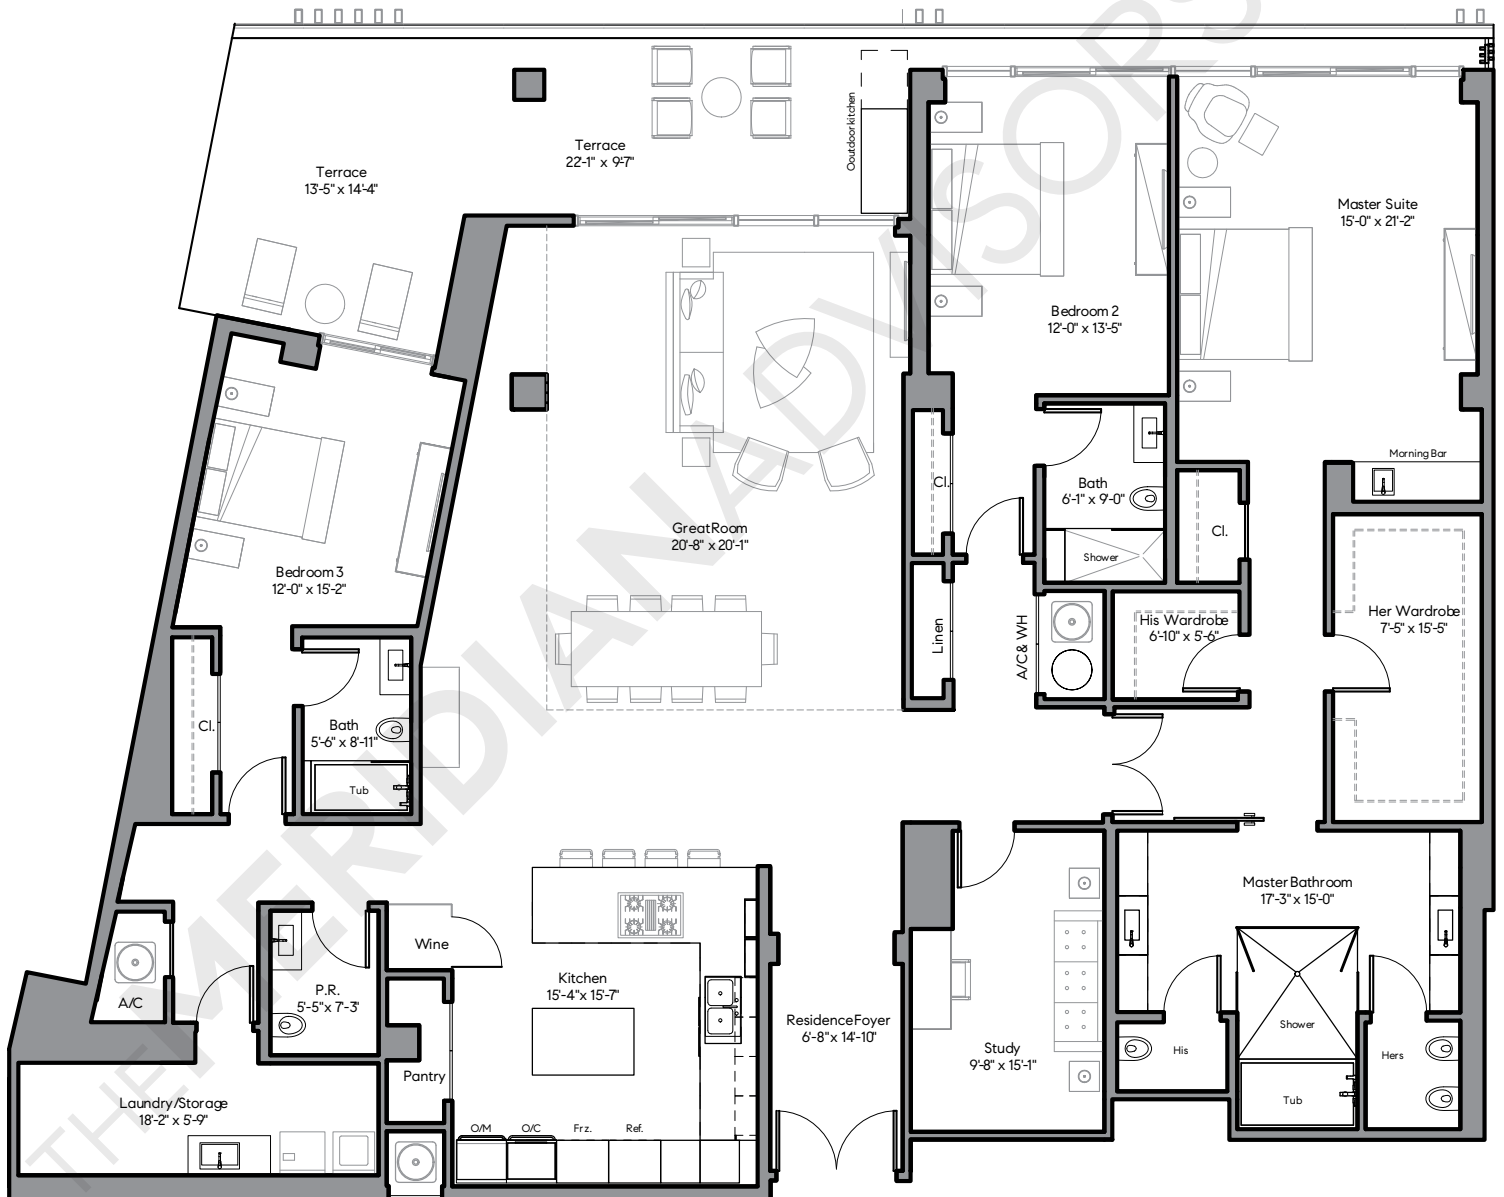

Ritz Carlton Residences Miami Beach

4701 N Meridian Avenue
Mid-Beach, Miami Beach

TheMeridianAdvisors.com
305.537.6795

Closing Homes, Opening Doors

Floor Plan E3 Residences 417

3 Bedrooms	Area	Sq. Ft.	Sq. M.
3.5 Bathrooms	Int.	3,310	308
1 Study	Ext.	474	44
	Total	3,784	351

All dimensions are approximate and all floor plans and development plans are subject to change without notice.